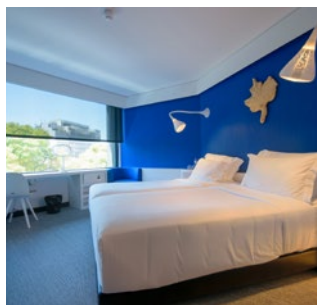

FACT SHEET

_WEATHER

SPRING	▲ 22°C ▼ 16°C
SUMMER	▲ 26°C ▼ 19°C
AUTUMN	▲ 18°C ▼ 12°C
WINTER	▲ 15°C ▼ 10°C

LOCATION

SERVICES & FACILITIES

ACCOMMODATION

BARS & RESTAURANTS

E. RELAX AREA