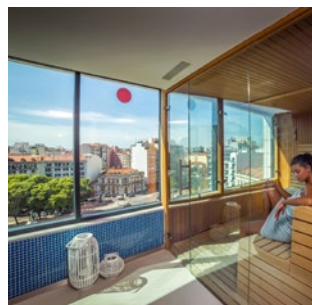

FACT SHEET

_WEATHER

SPRING	▲ 22°C ▼ 16°C
SUMMER	▲ 26°C ▼ 19°C
AUTUMN	▲ 18°C ▼ 12°C
WINTER	▲ 15°C ▼ 10°C

LOCATION

SERVICES & FACILITIES

ACCOMMODATION

BARS & RESTAURANTS

E. RELAX AREA