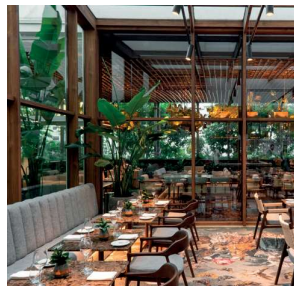

BARS & RESTAURANTS

Taste a cocktail to the sound of live piano music in the Hotel's Lobby bar and Lounge

At the Mediterrâneo Restaurant indulge in a wide range of possibilities, inspired by Portuguese and Mediterranean traditions