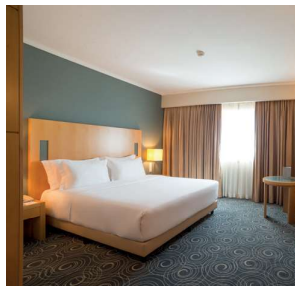

BEDROOM & SUITES

The Hotel offers 185 rooms decorated in a modern style, which couples harmonious colours with tranquil spaces in an elegant and inviting ambience

16 Singles | 95 Doubles | 70 Twins | 4 Suites

Services & Facilities
Magnifying mirror | Hairdryer | Individually controlled air conditioning | Wireless Internet Access | Digital safe | Telephone | Cable television | Mini bar | Room service | Wake-up service | Room for guests with limited mobility (1 twin) | Smoke detector | Double glazed windows