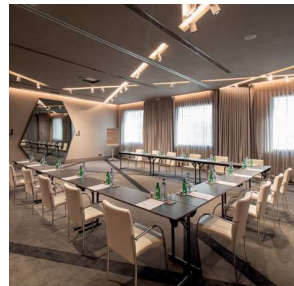

BARS & RESTAURANTS

Allora Italian Restaurant (153 seats)

Lobby Bar and Winter Garden

KOJI Japanese Bar & Restaurant on the 12th floor (104 seats at the bar, inside and on the terrace)

The Garden Restaurant
Sky Pool Lounge - Rooftop Bar with panoramic pool

MEETING ROOMS

2,142m2 divided into 18 meeting rooms, 7 of which have natural light and space to accommodate events up to 1500 people.

FACILITIES

7 rooms with natural daylight with total blackout | 3.5 Height | Removable panels | Wi-Fi | Air conditioning | Led Wall | Built-in audio-visual equipment.