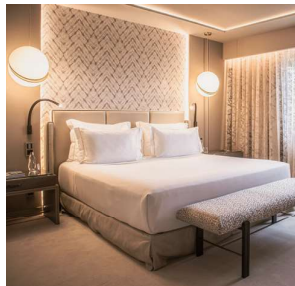

BEDROOM & SUITES

379 rooms with maximum comfort and sophistication, distributed across two wings, both of them with amazing views: on the South side, the downtown area, St. Jorge's Castle and the Tagus River; On the North, Eduardo VII park, the largest park in central Lisbon

257 Deluxe rooms (157 Double and 100 Twin) | 84 Premium rooms (42 Doubles and 42 Twin) | 16 Deluxe Suites (Double) | 21 Premium Suites (20 Doubles e 1 Twin) | 1 Presidential suite (Double)

FACILITIES

Wi-Fi | Telephone | Smart TV (Cable and Netflix) | Air conditioning | Double-glazed windows | Mini-Bar | Digital safe | Iron and ironing board | Walk-in Shower (Premium) | Bathtub (Deluxe) | Magnifying mirror | Hair dryer | 2 handicap / accessible rooms